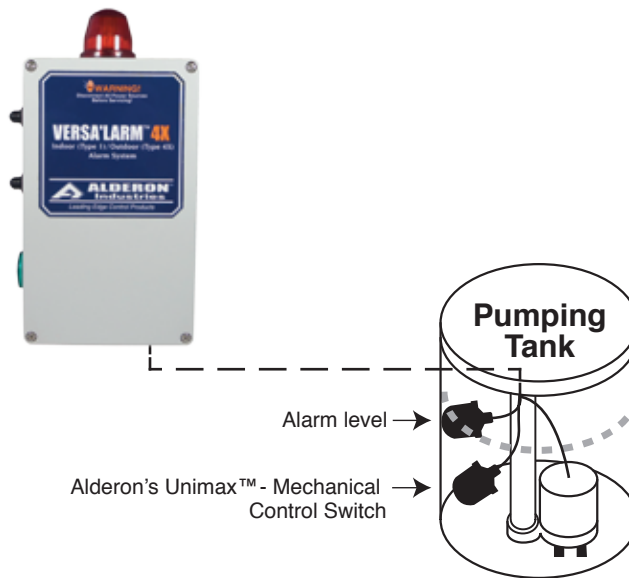

Deluxe Outdoor Tank Alarm

VERSA'LARM™ 4X

Leading Edge Design

Standard Deluxe Features - Environmentally Safe

The Versa'larm™ 4X is rated Type 4X for outdoor use, waterproof against pressurized wash-downs. The auto-reset feature automatically resets the buzzer when alarm condition clears and comes standard with auxiliary contacts, power-on light. Patented mechanical float switch eliminates hazardous mercury.

Applications

- ▶ Lift pump chambers
- ▶ Holding tanks
- ▶ Sump pump basins
- ▶ Water tanks
- ▶ Septic tanks

The Versalarm™ 4X is powered by 120 VAC. When the float switch closes the buzzer, light and auxiliary contacts will be activated. Pressing the silence button deactivates the buzzer and auxiliary contacts. When the alarm condition is cleared, the system automatically resets itself.

Features

Automatic Buzzer Reset
Eliminates errors

Alarm Auxiliary Contacts
Connects to auto dialer or remote alarm

Red Polycarbonate Beacon
High visibility

Alarm Buzzer
Loud 100 db warble

Power "ON" Indicator
Monitor power integrity

Terminal Block
Fast connections

Fuse - 1 Amp
Protects internal wiring

Entire System Rated Type 4X
Withstands pressurized wash-downs

Test/Silence Switches
Easy service

Internal Wiring Diagram
Quick installation