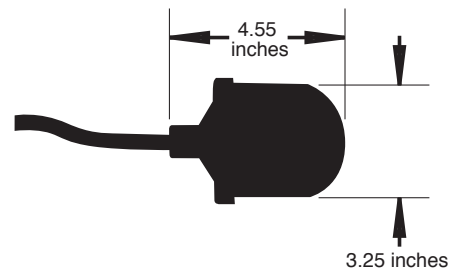

Unimax™ Float

Electrical: 4 amps, 120/230VAC
Operating Temperature: 0-140 F
Cable: SJOOW-flexible, 18 gauge, water resistant, rubber (CPE)
Float Housing: High impact PVC
Switch Arrangement: Single pole, single throw
Switching Differential: 10 degrees total