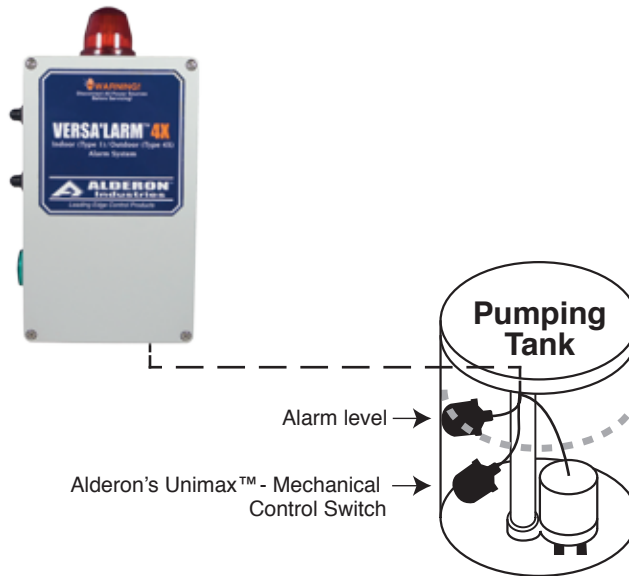

Deluxe Outdoor Tank Alarm

VERSA'LARM™ 4X

Leading Edge Design

Standard Deluxe Features - Environmentally Safe

The Versa'larm™ 4X is rated Type 4X for outdoor use, waterproof against pressurized wash-downs. The auto-reset feature automatically resets the buzzer when alarm condition clears and comes standard with auxiliary contacts, power-on light. Patented mechanical float switch eliminates hazardous mercury.

Applications

- ▶ Lift pump chambers
- ▶ Holding tanks
- ▶ Sump pump basins
- ▶ Water tanks
- ▶ Septic tanks

The Versalarm™ 4X is powered by 120 VAC. When the float switch closes the buzzer, light and auxiliary contacts will be activated. Pressing the silence button deactivates the buzzer and auxiliary contacts. When the alarm condition is cleared, the system automatically resets itself.

Features

Automatic Buzzer Reset
Eliminates errors

Alarm Auxiliary Contacts
Connects to auto dialer or remote alarm

Red Polycarbonate Beacon
High visibility

Alarm Buzzer
Loud 100 db warble

Power "ON" Indicator
Monitor power integrity

Terminal Block
Fast connections

Fuse - 1 Amp
Protects internal wiring

Entire System Rated Type 4X
Withstands pressurized wash-downs

Test/Silence Switches
Easy service

Internal Wiring Diagram
Quick installation