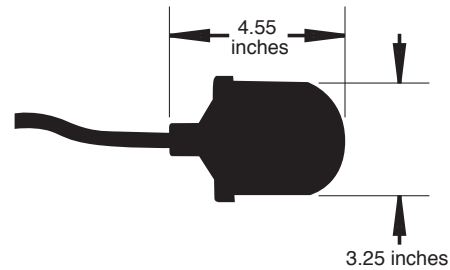

Unimax™ Float

Electrical: 4 amps, 120/230VAC
Operating Temperature: 0-140 F
Cable: SJOOW-flexible, 18 gauge, water resistant, rubber (CPE)
Float Housing: High impact PVC
Switch Arrangement: Single pole, single throw
Switching Differential: 10 degrees total